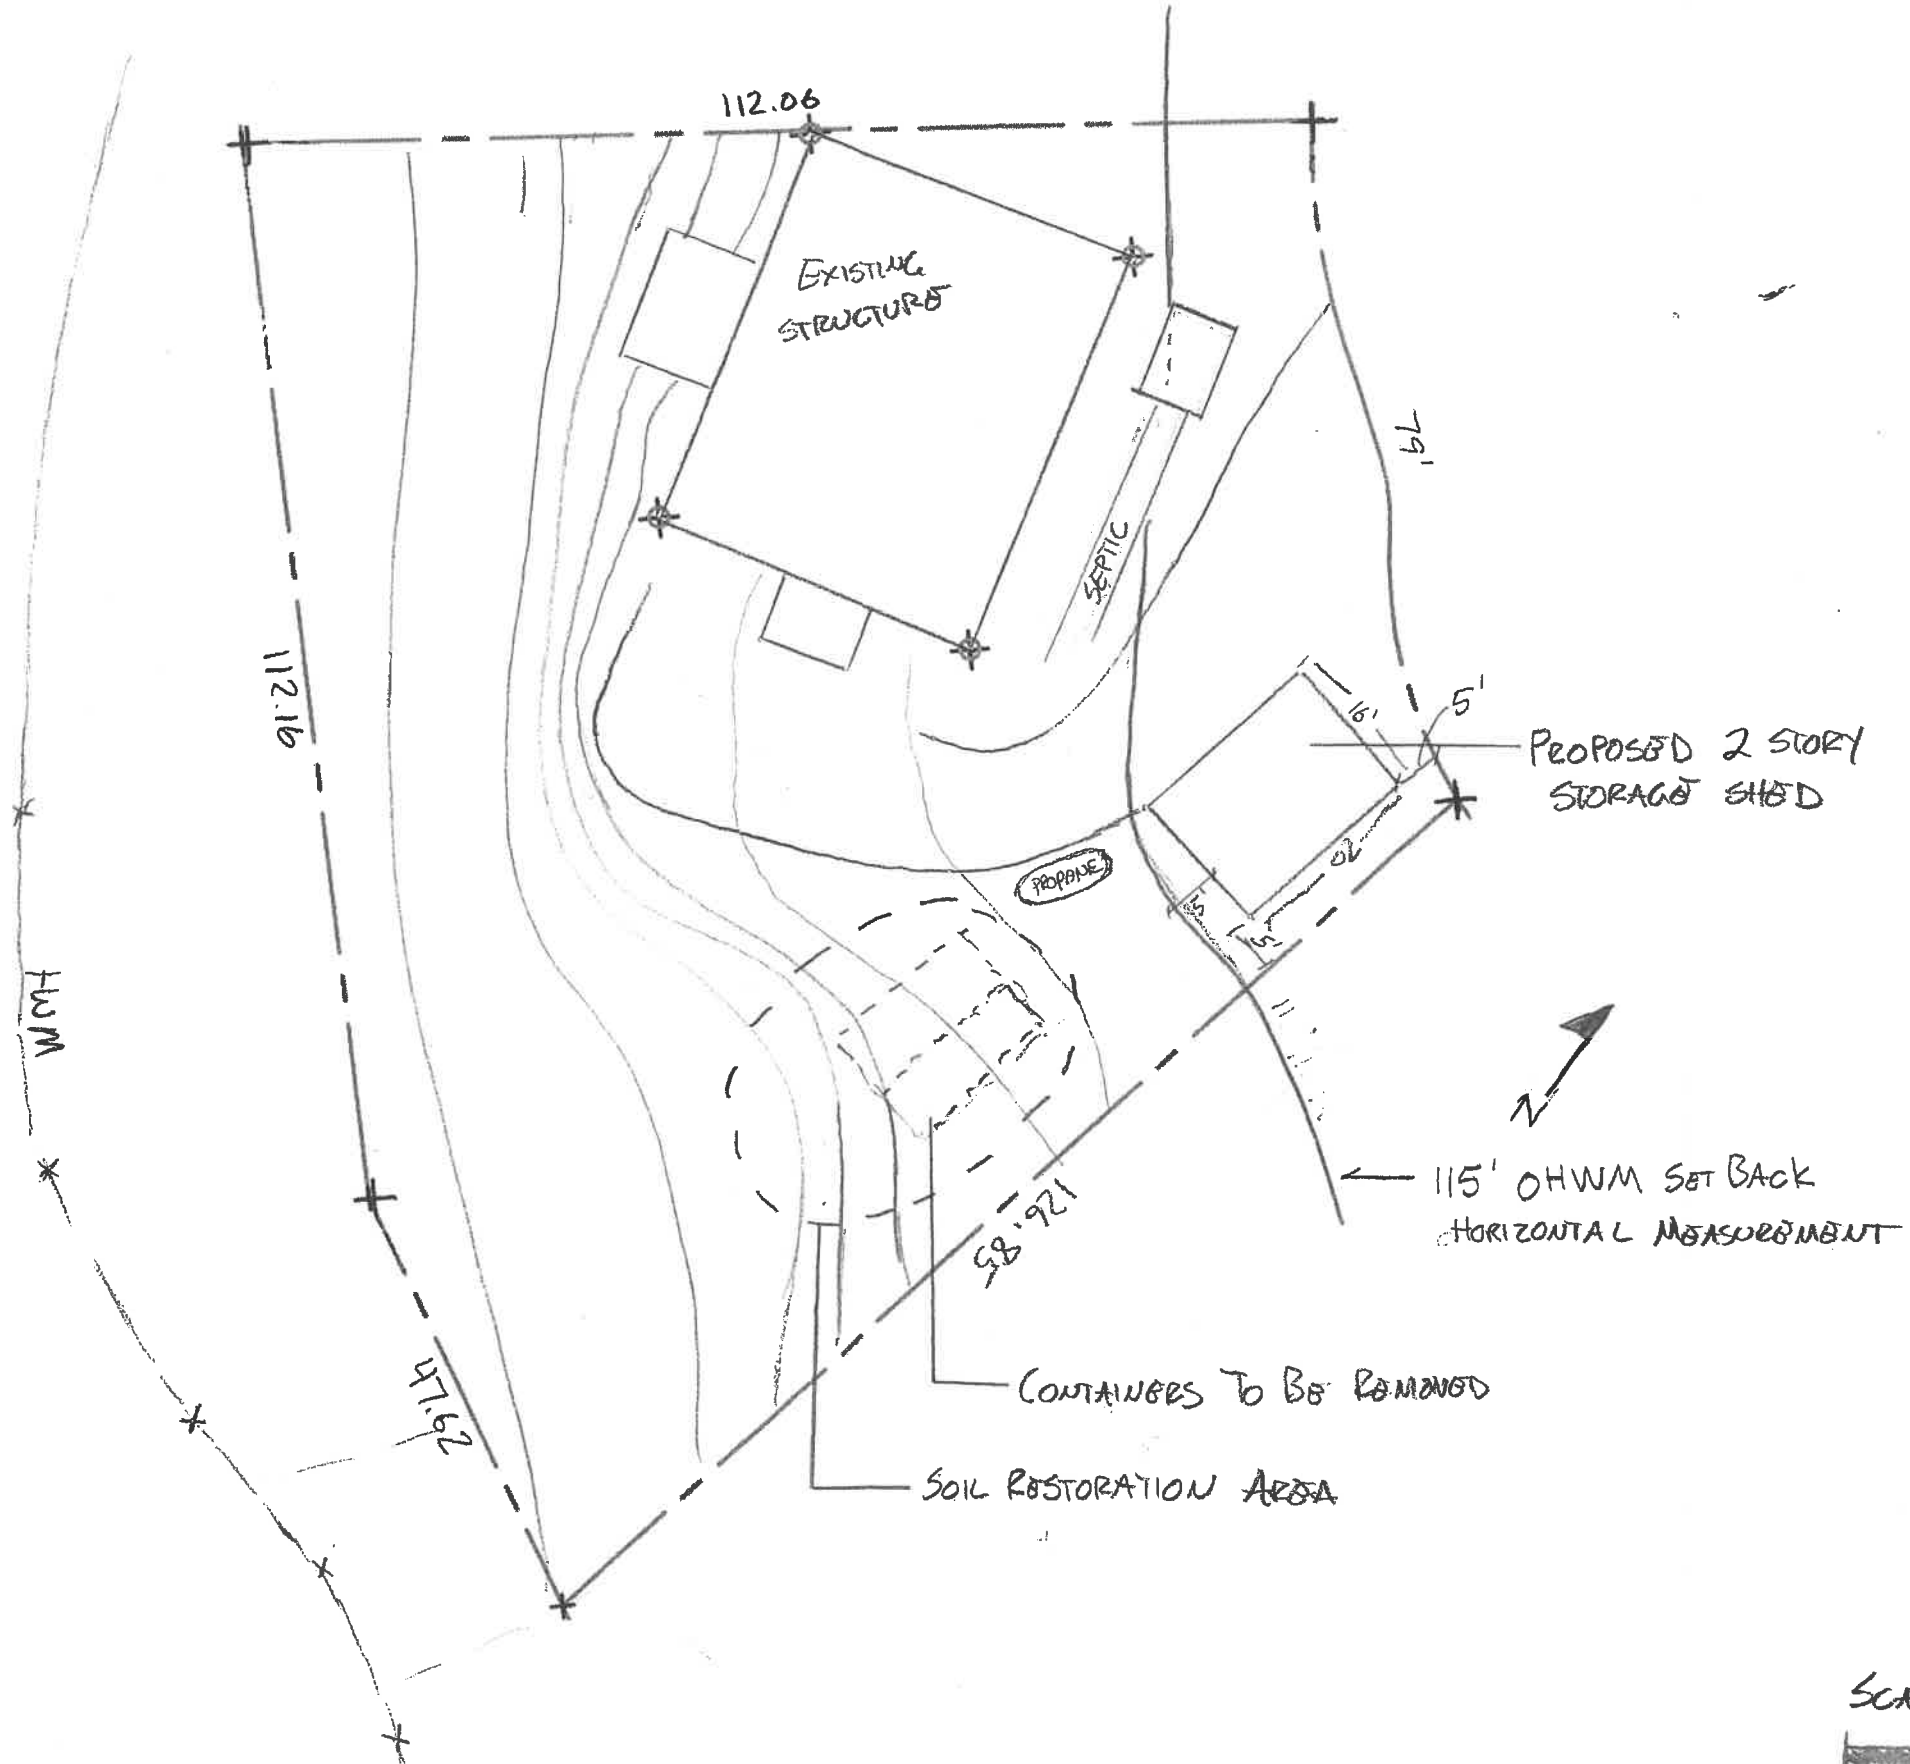

SITE PLAN

ZONING VARIANCE

McNeeley
21 Kachess lane
Easton, WA

RECEIVED
JUN 07 2021
Kittitas County CDS

PARCEL	ADDRESS
938336	21 KACHESS LN., EASTON WA 98925

5/22/2021